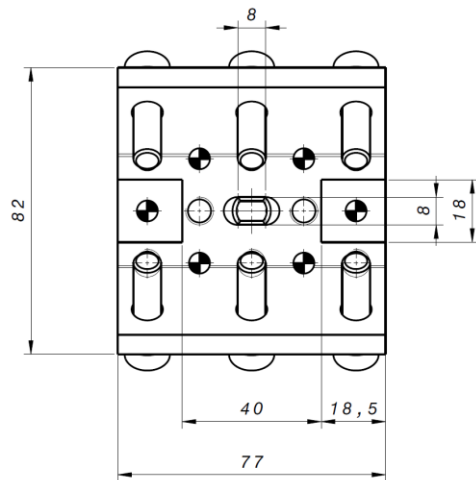

# EGT\_245

Typ	Art.-Nr.	Weight (kg)	Material	Information
EGT_245	284816	0,366	Al	Flat Connector SW80 Short

All measurements in mm