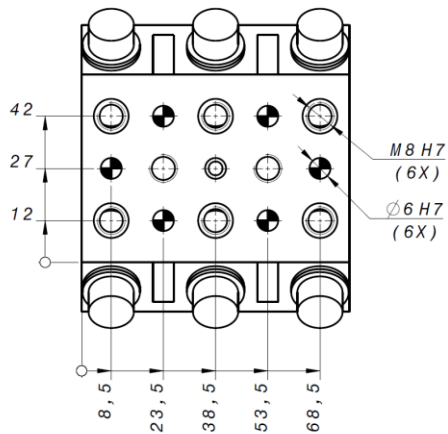

# EGT\_245

Typ	Art.-Nr.	Weight (kg)	Material	Information
EGT_245	284816	0,366	Al	Flat Connector SW80 Short

All measurements in mm