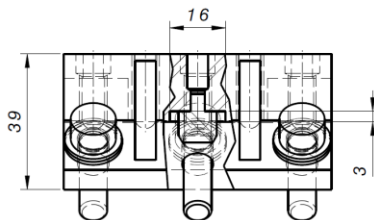

# EGT\_245

Typ	Art.-Nr.	Weight (kg)	Material	Information
EGT_245	284816	0,366	Al	Flat Connector SW80 Short

All measurements in mm