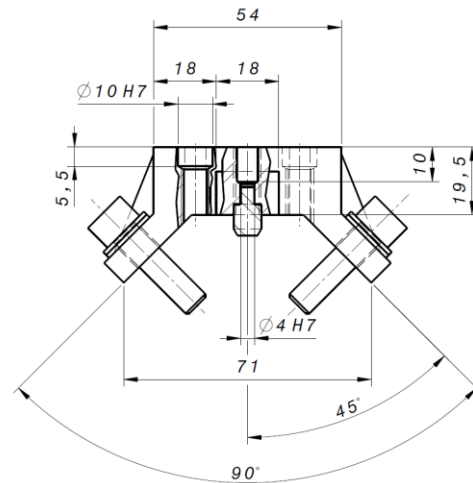

# EGT\_245

Typ	Art.-Nr.	Weight (kg)	Material	Information
EGT_245	284816	0,366	Al	Flat Connector SW80 Short

All measurements in mm